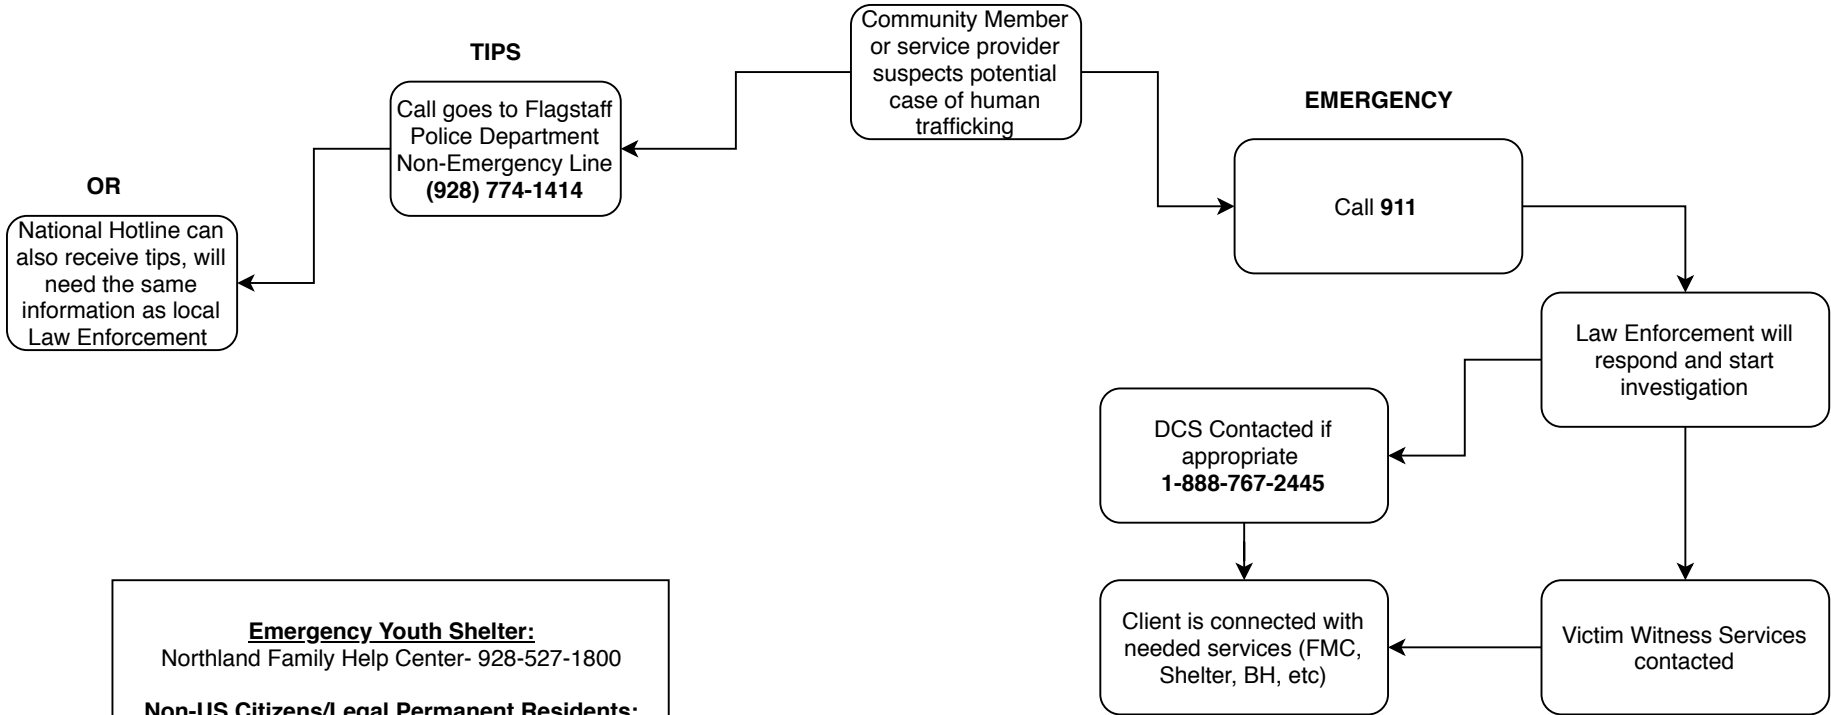

Flagstaff Human Trafficking Response Flowchart- Youth

Emergency Youth Shelter:
Northland Family Help Center- 928-527-1800

Non-US Citizens/Legal Permanent Residents:
Homeland Security (Marc Tetzlaff)- 602-214-1265

Behavioral Health Support:
Terros/Crisis Response Network- 1-877-756-4090
The Guidance Center - 928-527-1899
Southwest Behavioral Health- 928-779-4550
Child and Family Support Services- 918-774-0775
Northland Family Help Center - 928-527-1900
FMC Behavioral Health- 928-213-6415

Sexual Assault Exam:
Safe Child Center- 928-773-2053
NACASA Crisis Line- 928-527-1900